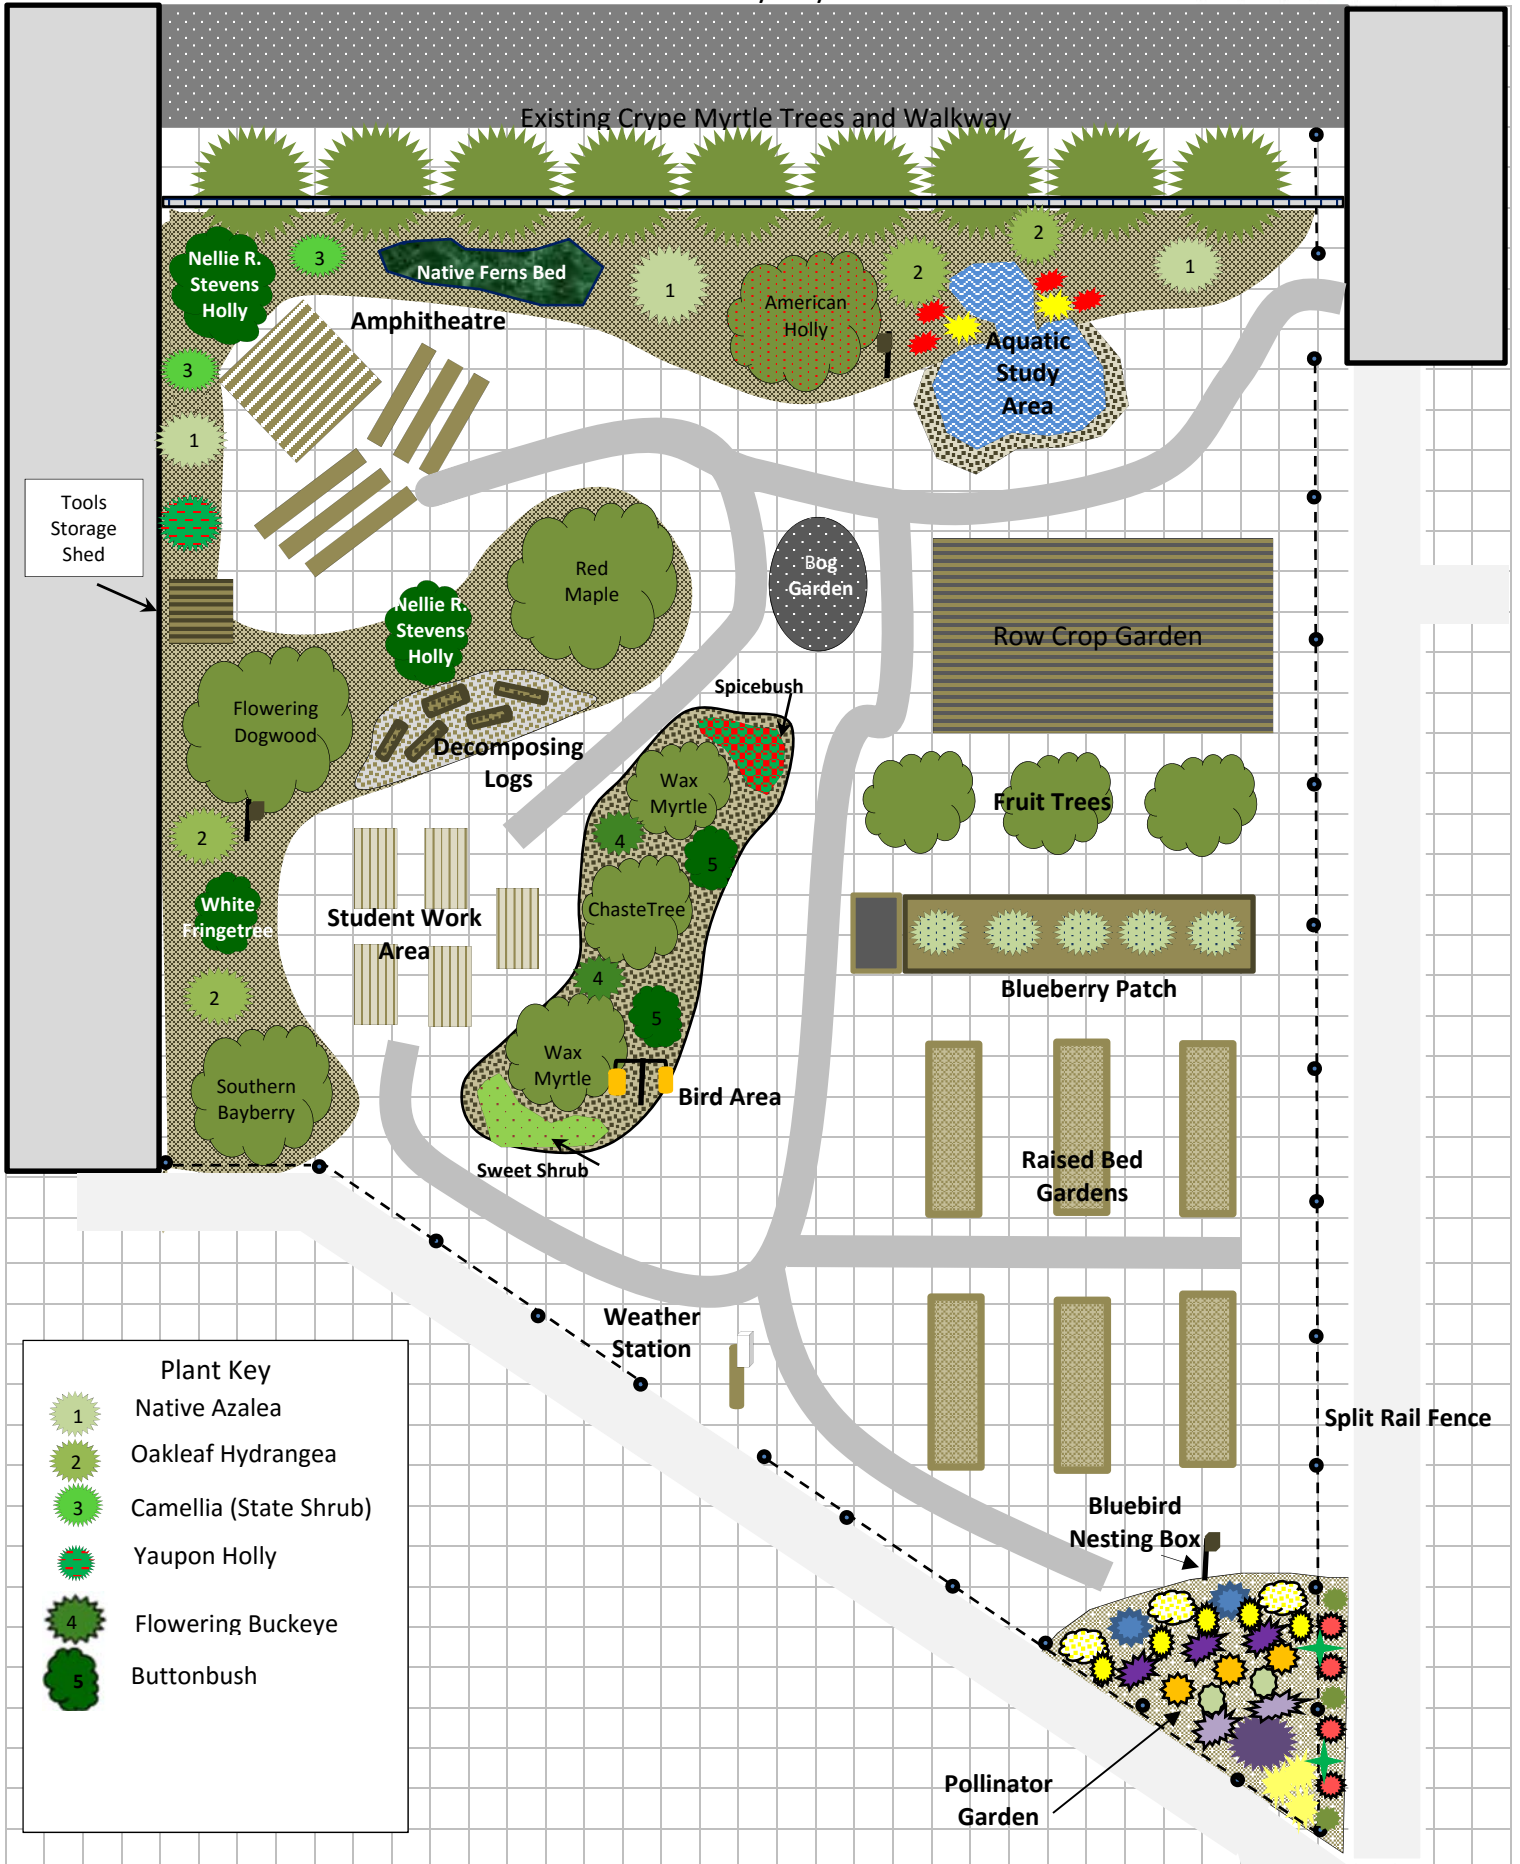

Childersburg Middle School (Talladega Co.)

Outdoor Classroom Plan Draft (Phase I) – January 2017

Created by Doyle Keasal

Each square is approx. 3'x3'

Plant Key

- 1 Native Azalea
- 2 Oakleaf Hydrangea
- 3 Camellia (State Shrub)
- 4 Flowering Buckeye
- 5 Buttonbush

Aerial View of Childersburg Middle School
(Proposed Outdoor Classroom Area Bordered in Red)